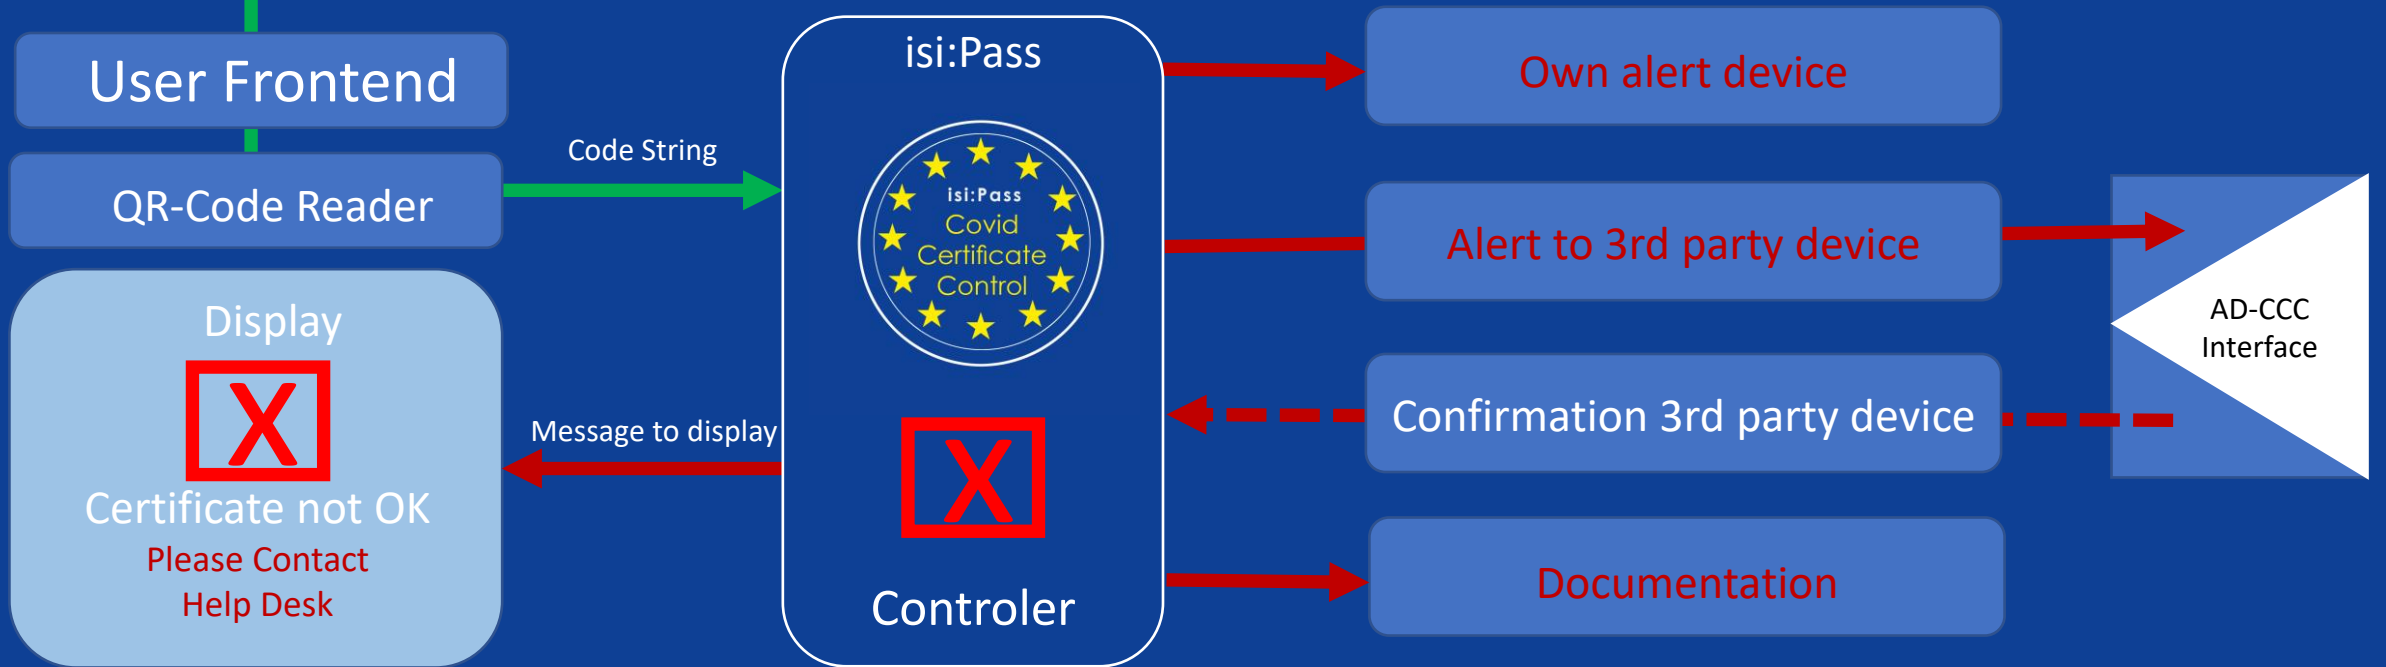

# isiPass For Workplace Travel Restaurant Data Flow

isi:Pass is a product an service of  
it-werke Technology GmbH Lahr  
[www.it-werke.de](http://www.it-werke.de)

# Data Flow

Ok

# Data Flow

Not ok - Rejection

Automated Digital Covid Certificate Control