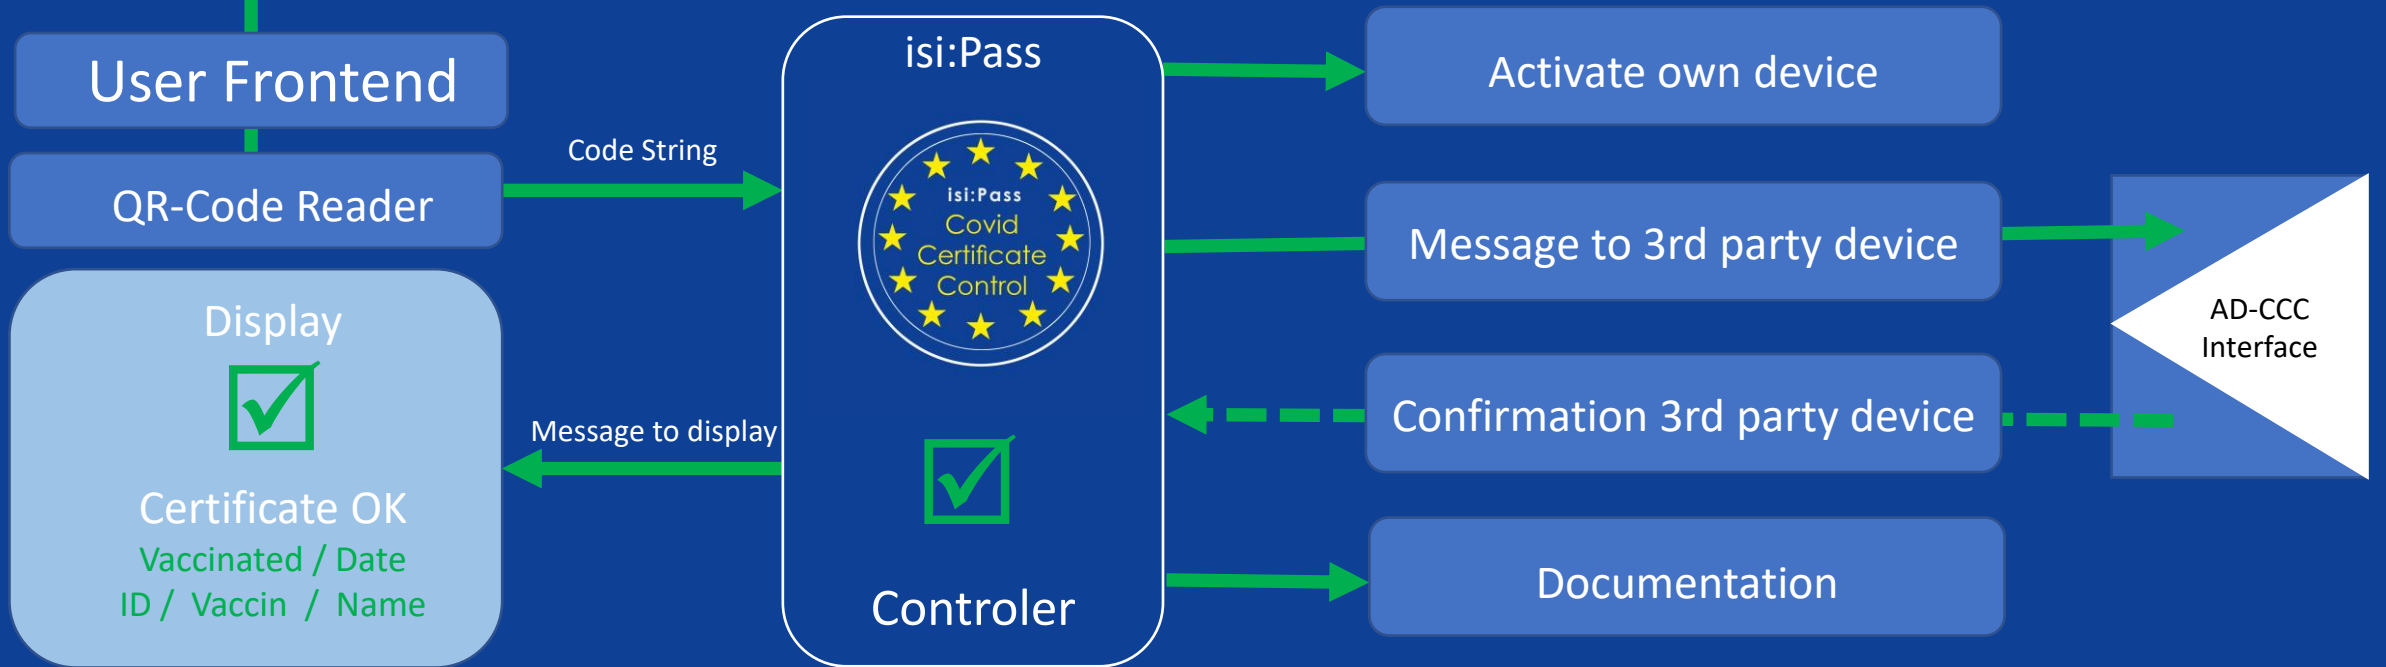

Automated Digital Covid Certificate Control

# isiPass For Workplace Travel Restaurant Data Flow

isi:Pass is a product an service of  
it-werke Technology GmbH Lahr  
[www.it-werke.de](http://www.it-werke.de)

# Data Flow

Ok

# Data Flow

Not ok - Rejection

Automated Digital Covid Certificate Control